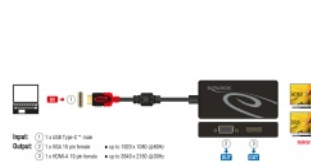

System requirements

- Android 10.0 or above
- Chrome OS
- iPad Pro (3rd Generation) or above
- Linux Kernel 4.9 or above
- Mac OS 10.12 or above
- Windows 8.1/10/11
- PC or laptop with a free USB Type-C™ port and DisplayPort alternate mode or
- PC or laptop with a free Thunderbolt™ 3 port

Package content

- USB-C™ Splitter (DP Alt Mode)
- User manual

Images