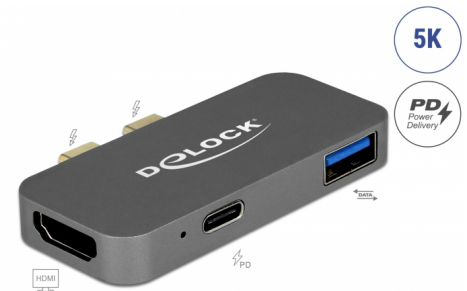

Delock Mini Docking Station for Macbook with 5K

Description

This docking station by Delock can be connected to a Macbook with two adjacent **Thunderbolt™ 3** ports, the Macbook Pro. One monitor can be operated at the **HDMI** output or Thunderbolt™ 3 port. One built-in **USB Type-A** port allows the use of peripherals. With a **USB-C™** power supply, laptops such as the Macbook can be charged during operation.

Mini docking station with Thunderbolt port

The **Thunderbolt™ 3** port can be used to connect e.g. a Thunderbolt™ monitor or further Thunderbolt™ 3 peripherals, which have their own power supply.

USB Power Delivery (USB PD 3.0) support up to 100 watt

The docking station has a USB Type-C™ Power Delivery port to connect the power supply of the laptop or tablet to charge it. The docking station can also be used without a power supply.

Small sturdy helper

Due to its **small dimensions** and its **sturdy housing**, this Delock docking station is particularly suitable for travelling. It can simply be packed into the bag together with the laptop and used as needed.

Note

Only one additional external monitor can be connected to MacBook devices with M1, M2 and M3 chipset. MacBook devices with M1 Pro, M2 Pro, M3 Pro and M3 Max chipset can connect two or more additional external monitors. Further information is available at www.apple.com.

Item no. 87739

EAN: 4043619877393

Country of origin: China

Package: Retail Box

Technical details

- Connectors:
  - 2 x Thunderbolt™ 3 USB Type-C™ male
  - 1 x HDMI-A female
  - 1 x SuperSpeed USB 10 Gbps (USB 3.1 Gen 2) Type-A female