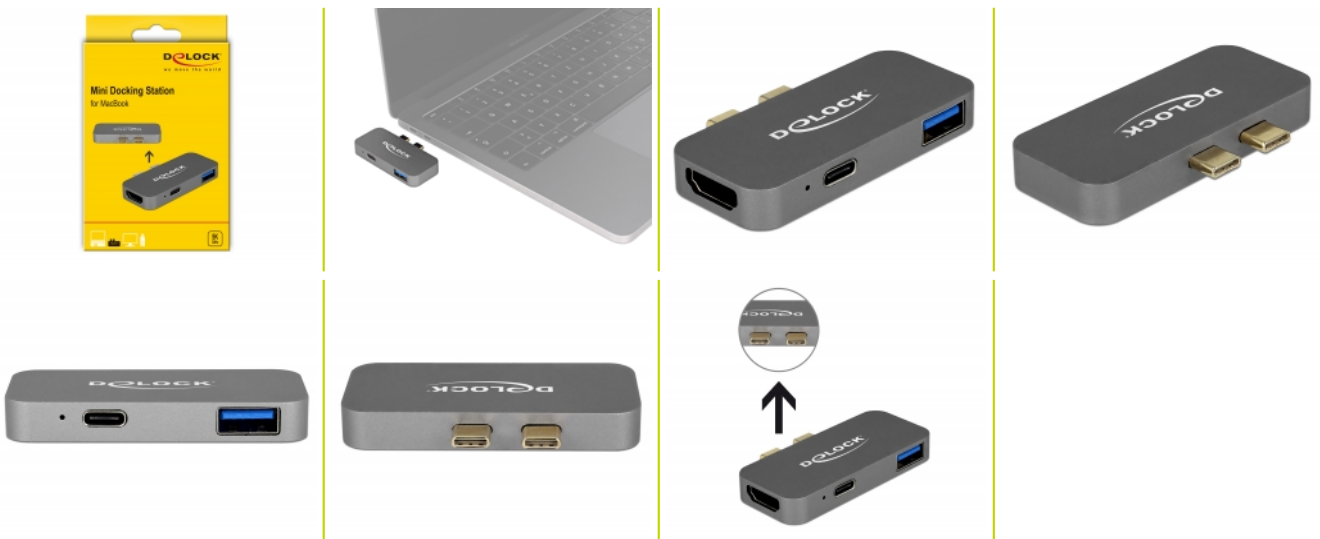

- 1 x Thunderbolt™ 3 female (no power supply for connected Thunderbolt devices)
- Resolution:
  - Thunderbolt™ 3 up to 5120 x 2880 @ 30 Hz
  - HDMI up to 3840 x 2160 @ 30 Hz
  - (depending on the system and the connected hardware)
- Transmission of audio and video signals
- Only 1 monitor usable with the adapter
- Input power: 1 x USB Type-C™ female max. 100 W
- USB Power Delivery (PD) 2.0
- Metal housing
- Colour: grey
- Dimensions (LxWxH): ca. 65 x 28 x 9 mm

System requirements

- Macbook Pro with two adjacent Thunderbolt™ 3 ports

Package content

- Docking station
- User manual

Images