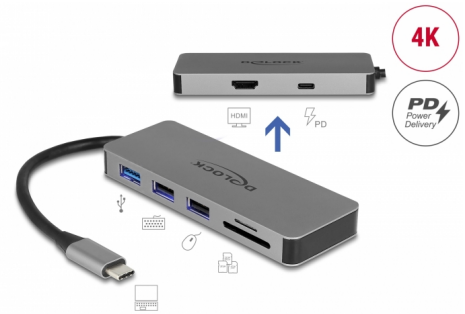

Delock USB Type-C™ Docking Station for Mobile Devices 4K - HDMI / Hub / SD / PD 2.0

Description

This docking station by Delock can be connected to a mobile device with a USB-C™ DP Alt Mode or Thunderbolt™ 3 port and provides a variety of interfaces. One monitor can be operated at the **HDMI** output. Three built-in **USB** ports allow the use of peripherals, as well as an **SD / micro SD** card reader, complete the features.

USB Power Delivery (USB PD 2.0) support up to 87 watt

The docking station has a **USB Type-C™ Power Delivery** port to connect the power supply of the laptop or tablet to charge it. In addition it also supplies the USB ports with power. The docking station can also be used without a power supply.

Due to its **small dimensions** and its **sturdy housing**, this Delock docking station is particularly suitable for travelling. It can simply be packed into the bag together with the laptop or tablet and used as needed.

- Transmission of audio and video signals
- Input power: 1 x USB 5 Gbps USB Type-C™ female max. 87 W
- It can only be used one memory card, not both at the same time
- Compatible with Samsung Dex
- Metal housing
- LED illumination
- Cable length without connectors: ca. 15 cm
- Colour: grey
- Dimensions (LxWxH): ca. 109 x 40 x 12 mm