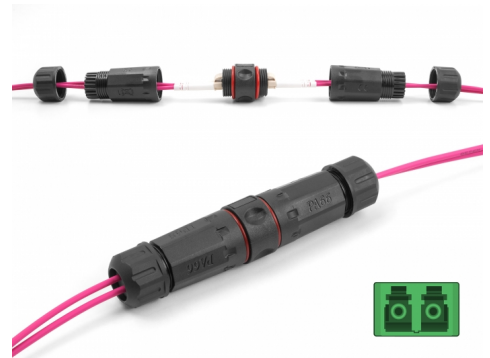

Delock Optical Fiber Cable Connector LC Duplex female to LC Duplex female APC waterproof

Description

This cable connector by Delock connects two optical fiber cables together and is ideal for outdoor use.

IP68 dust and waterproof

The coupler offers increased protection against dirt and moisture for the connection of the network cables.

Item no. 87874

EAN: 4043619878741

Country of origin: China

Package: Zip poly bag

Technical details

- Connectors:
 - 1 x LC Duplex female
 - 1 x LC Duplex female
- For single-mode APC fiber
- Silicone sealing ring red
- Protection class: IP68
- For cable diameter: 2.9 mm
- Operating temperature: -40 °C ~ 85 °C
- Housing material: plastic
- Housing colour: black
- Dimensions (LxWxH): ca. 120 x 58 x 28 mm

Physical characteristics

Housing colour:	black
Housing material:	Plastic
Length:	120 mm
Width:	58 mm
Height:	28 mm
Cable diameter:	2.9 mm