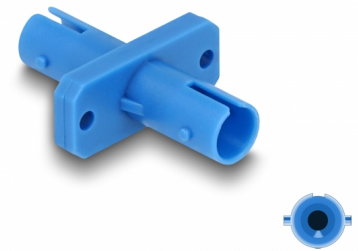

Delock Optical Fiber Coupler ST Simplex female to ST Simplex female blue

Description

With this ST Simplex coupling by Delock, two ST Simplex male connectors can be easily connected to each other. The coupling enables a direct connection with the ST optical fiber cables and is suitable for simple mounting in optical fiber connection boxes, cabinets and patch panels.

Protection by dust cover

The coupling is equipped with an appropriate cap to protect the sleeve from dust and to keep it clean.

Item no. 87934

EAN: 4043619879342

Country of origin: China

Package: Zip poly bag

Technical details

- Connectors:
 - 1 x ST Simplex female
 - 1 x ST Simplex female
- Ceramic sleeve
- With dust cover
- Mounting with screws
- 2 x mounting holes
- Mounting hole diameter: ca. 2.3 mm
- Pitch of screw hole: ca. 18 mm
- Operating temperature: -40 °C ~ 85 °C
- Colour: blue
- Material: plastic
- Dimensions (LxWxH): ca. 30.0 x 22.0 x 9.3 mm

Material:	Plastic
Length:	30.0 mm
Width:	22.0 mm
Height:	9.3 mm
Colour:	blue