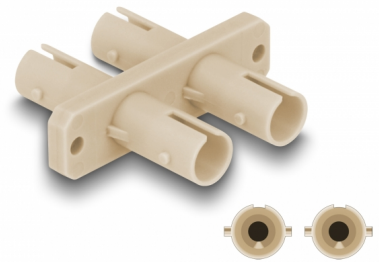

Delock Optical Fiber Coupler ST Duplex female to ST Duplex female beige

Description

With this ST Duplex coupling by Delock, two ST Duplex male connectors can be easily connected to each other. The coupling enables a direct connection with the ST optical fiber cables and is suitable for simple mounting in optical fiber connection boxes, cabinets and patch panels.

Protection by dust cover

The coupling is equipped with an appropriate cap to protect the sleeve from dust and to keep it clean.

Item no. 87935

EAN: 4043619879359

Country of origin: China

Package: Zip poly bag

Technical details

- Connectors:
 - 1 x ST Duplex female
 - 1 x ST Duplex female
- Ceramic sleeve
- With dust cover
- Mounting with screws
- 2 x mounting holes
- Mounting hole diameter: ca. 2.3 mm
- Pitch of screw hole: ca. 30.7 mm
- Operating temperature: -40 °C ~ 85 °C
- Colour: beige
- Material: plastic
- Dimensions (LxWxH): ca. 34.7 x 29.4 x 9.3 mm

Operating temperature:	-40 °C ~ 85 °C
------------------------	----------------

Physical characteristics

Material:	Plastic
Length:	34.7 mm
Width:	29.4 mm
Height:	9.3 mm
Colour:	beige