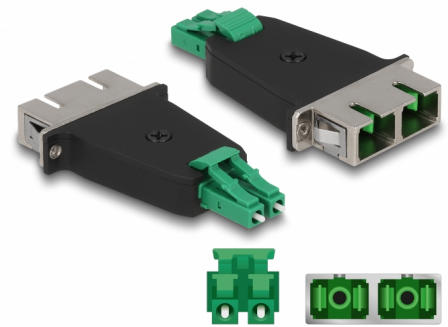

Delock Optical Fiber Hybrid Coupler LC Duplex male to SC Duplex female green

Description

This LC Duplex to SC Duplex hybrid coupling by Delock enables the conversion from one connector type to the other. This means that LC and SC optical fiber cables can be easily connected to each other and they are suitable for mounting in optical fiber connection boxes, cabinets and patch panels.

Protection by dust cover

The coupling is equipped with an appropriate cap to protect the sleeve from dust and to keep it clean.

Item no. 87946

EAN: 4043619879465

Country of origin: China

Package: Zip poly bag

Technical details

- Connectors:
 - 1 x LC Duplex male
 - 1 x SC Duplex female
- Insertion loss < 0.3 dB
- Return loss > 60 dB
- Ceramic sleeve
- With dust cover
- Mounting via metal holder or with screws
- 2 x mounting holes
- Mounting hole diameter: ca. 2.3 mm
- Pitch of screw hole: ca. 18 mm
- Operating temperature: -40 °C ~ 80 °C
- Colour: green / black
- Material: plastic / metal
- Dimensions (LxWxH): ca. 70.0 x 35.3 x 9.6 mm

Technical characteristics

Operating temperature:	-40 °C ~ 80 °C
------------------------	----------------

Physical characteristics

Material:	plastic, metal
Length:	70.0 mm
Width:	35.3 mm
Height:	9.6 mm
Colour:	green / black