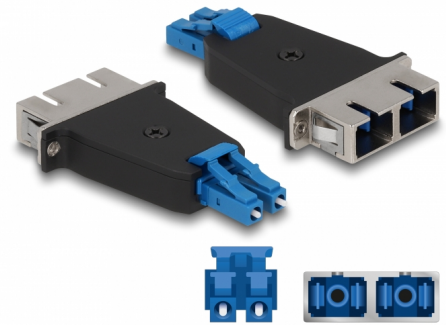

Delock Optical Fiber Hybrid Coupler LC Duplex male to SC Duplex female blue

Description

This LC Duplex to SC Duplex hybrid coupling by Delock enables the conversion from one connector type to the other. This means that LC and SC optical fiber cables can be easily connected to each other and they are suitable for mounting in optical fiber connection boxes, cabinets and patch panels.

Protection by dust cover

The coupling is equipped with an appropriate cap to protect the sleeve from dust and to keep it clean.

Item no. 87947

EAN: 4043619879472

Country of origin: China

Package: Zip poly bag

Technical details

- Connectors:
 - 1 x LC Duplex male
 - 1 x SC Duplex female
- Insertion loss < 0.3 dB
- Return loss > 60 dB
- Ceramic sleeve
- With dust cover
- Mounting via metal holder or with screws
- 2 x mounting holes
- Mounting hole diameter: ca. 2.3 mm
- Pitch of screw hole: ca. 18 mm
- Operating temperature: -40 °C ~ 80 °C
- Colour: blue / black
- Material: plastic / metal
- Dimensions (LxWxH): ca. 70.0 x 35.3 x 9.6 mm

Technical characteristics

Operating temperature:	-40 °C ~ 80 °C
------------------------	----------------

Physical characteristics

Material:	plastic, metal
Length:	70.0 mm
Width:	35.3 mm
Height:	9.6 mm
Colour:	blue / black