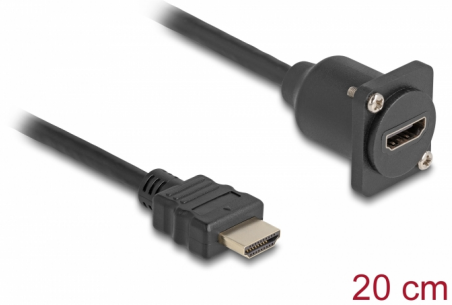

# Delock D-Type HDMI cable male to female black 20 cm

## Description

This cable by Delock can be used e.g. for installation in a panel or housing with D-Type opening. It can also be used to extend and connect various HDMI devices.

**Item no. 87966**

EAN: 4043619879663

## Technical details

- Connectors:
  - 1 x HDMI male
  - 1 x HDMI female
- Cable gauge: 30 AWG
- Resolution up to 3840 x 2160 @ 60 Hz
- HDCP and HDR support
- For D-type ports with 24 x 19 mm
- Panel cut-out (diameter): ca. 24 mm
- Two mounting holes for screw fastening
- Cable diameter: ca. 6 mm
- Length incl. connectors: ca. 20 cm
- Material: PVC
- Colour: black

## Physical characteristics

Conductor gauge:	30 AWG
Material:	PVC
Length:	20 cm
Colour:	black
Cable diameter:	6 mm