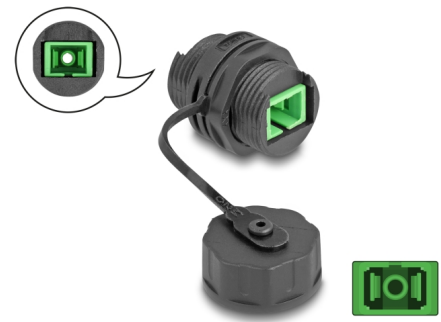

Delock Optical Fiber Cable Connector SC Simplex female to SC Simplex female with protective cap waterproof

Description

This cable connector by Delock can be used to connect or extend two SC Simplex optical fiber cables and is ideal for housing or on a panel.

IP68 dust and waterproof

The coupler offers increased protection against dirt and moisture for the connection of the network cables.

Item no. 88032

EAN: 4043619880324

Country of origin: China

Package: Zip poly bag

Technical details

- Connectors:
 - 1 x SC Simplex female
 - 1 x SC Simplex female
- For single-mode fiber
- Ceramic sleeve
- Insertion loss < 0.2 dB
- Silicone sealing ring orange
- With sealing cap
- Thread size: M20
- Built-in hole Ø: 20 mm
- Protection class: IP68
- Operating temperature: -20 °C ~ 70 °C
- Housing material: PC
- Housing colour: black
- Dimensions (LxWxH): ca. 30 x 30 x 25 mm

System requirements

- A free SC Simplex male port

Package content

- Cable connector

Images

Interface

Connector 1:	1 x SC Simplex female
Connector 2:	1 x SC Simplex female

Technical characteristics