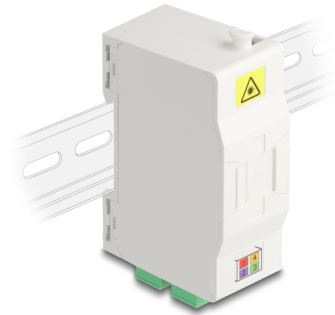

Delock Optical Fiber Connection Box for DIN rail with splice holder and 4 x SC Simplex coupler

Description

This FTTH optical fiber connection box by Delock is ideal for quickly and securely setting up the fiber optic network in buildings. It can accommodate up to four SC Simplex or LC Duplex couplers.

Connection box for DIN rail mounting

The integrated clips allow the mounting on 35 mm DIN rail.

With splice holder

The integrated splice holder enables clean routing of the individual fibers for optimal transmission of lightwave signals.

Item no. 88097

EAN: 4043619880973

Country of origin: China

Package: White Box

Technical details

- Optical fiber connection box for FTTH applications
- Connection box with 4 x SC Simplex couplers
- 4 slots for SC Simplex or LC Duplex couplings
- DIN rail mounting: 35 mm
- With splice holder
- Protective flip
- Housing colour: white
- Housing material: ABS
- Dimensions (LxWxH): ca. 85.0 x 60.6 x 31.5 mm

Package content

- Optical fiber connection box
- 4 x SC Simplex coupler
- 4 x heat shrink splice protection