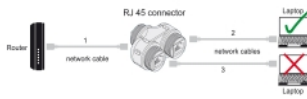

IP68 dust and waterproof

The connection sleeve offers increased protection against dirt and moisture for the connection of the network cables.

Note

The female ports should not be used simultaneously, only one network device can be used at the same time.

Item no. 88143

EAN: 4043619881437

Country of origin: China

Package: Zip poly bag

Technical details

- Connectors:
 - 1 x RJ45 jack
 - 2 x RJ45 jack
- Cat.6 specification
- 1:1 connected
- Y-connector (1 input + 2 outputs)
- Shielded (STP)
- Silicone sealing ring orange
- Protection class: IP68
- For cable diameter: 7.5 mm
- Operating temperature: -40 °C ~ 105 °C
- Material: plastic
- Colour: black
- Dimensions (LxWxH): ca. 135 x 58 x 28 mm

Package content

- Cable connector

Images

General

Specification:	Cat. 6
----------------	--------

Interface

Connector 1:	1 x RJ45 jack
Connector 2:	2 x RJ45 jack

Technical characteristics