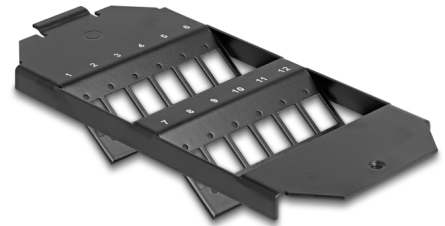

# Delock Optical Fiber Mounting for floor tank 12 port for SC Simplex / LC Duplex couplers black

## Description

This Keystone Mounting by Delock can be installed in floor tanks. It offers 12 installation spaces for individual assembly of SC Simplex or LC Duplex adapters.

**Item no. 88162**

EAN: 4043619881628

## Technical details

- 12 slots for SC Simplex or LC Duplex couplings
- Rectangular cut-out 13.4 x 9.9 mm
- Pitch of screw hole: ca. 18.0 mm
- Material: metal
- Colour: black
- Dimensions (LxWxH): ca. 175 x 75 x 30 mm

### Physical characteristics

Material:	metal
Length:	175 mm
Width:	75 mm
Height:	30 mm
Colour:	black