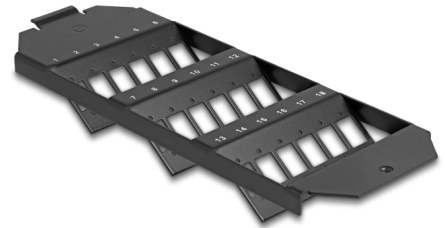

# Delock Optical Fiber Mounting for floor tank 18 port for SC Simplex / LC Duplex couplers black

## Description

This Keystone Mounting by Delock can be installed in floor tanks. It offers 18 installation spaces for individual assembly of SC Simplex or LC Duplex adapters.

**Item no. 88163**

EAN: 4043619881635

## Technical details

- 18 slots for SC Simplex or LC Duplex couplings
- Rectangular cut-out 13.4 x 9.9 mm
- Pitch of screw hole: ca. 18.0 mm
- Material: metal
- Colour: black
- Dimensions (LxWxH): ca. 208 x 75 x 30 mm

## Physical characteristics

Material:	metal
Length:	208 mm
Width:	75 mm
Height:	30 mm
Colour:	black