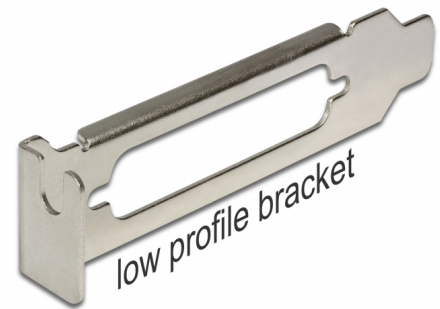

Delock Low Profile Slot Bracket with D-Sub 25 opening

Description

This slot bracket by Delock is an accessory, e.g. for internal parallel cables. A parallel cable can be screwed from an internal connection to the bracket and the connector can be lead outside.

Item no. 89230

EAN: 4043619892303

Country of origin: China

Package: Poly bag

Technical details

- Low profile slot bracket with D-Sub 25 opening
- For installation in a low profile PC slot

System requirements

- PC with a free low profile PC slot

Package content

- Low profile slot bracket