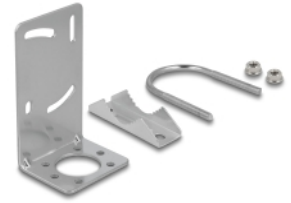

2 x 10 m

Item no. 89891

EAN: 4043619898916

Country of origin: China

Package: Box

Technical details

- Connectors: 2 x SMA plug
- GSM, UMTS, LTE, ZigBee, DECT, Z-Wave, NB-IoT, WLAN, Bluetooth, ISM, LoRa 868 MHz / 915 MHz, MIMO
- Frequency range:
698 - 960 MHz
1710 - 2700 MHz
- Antenna gain: 8 dBi
- Impedance: 50 Ohm
- VSWR: 2.0
- Polarisation: vertical, horizontal
- HBW horizontal beamwidth: 75°
- VBW vertical beamwidth: 65°
- Cable type: RG-58
- Cable length incl. connectors: ca. 10 m
- Operating temperature: -40 °C ~ 65 °C
- Housing material: ABS
- Weight: ca. 0.7 kg

- Dimensions (LxWxH): ca. 23.7 x 22.9 x 5.0 cm
 - Max. Pole diameter: ca. 5.5 cm
-

System requirements

- Device with two free SMA connectors
-

Package content

- Antenna
- Mounting material:
Nut, washer, mounting bracket and pole mounting bracket

Images

General

Mounting type:	pole wall
Suitable for indoor:	yes
Suitable for outdoor:	yes

Technical characteristics

Frequency range:	1710 - 2700 MHz 698 MHz - 960 MHz
Antenna gain:	8 dBi
Beam width horizontal:	75°
Beam width vertical:	65°
Impedance:	50 Ω
Operating temperature:	-40 °C ~ 60 °C
Polarisation:	vertical horizontal
Power handling:	50 W
VSWR:	1.5

Width:	22.9 cm
Height:	5.0 cm
Colour:	white