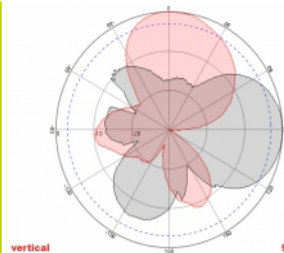

2 x 10 m

Item no. 89891

EAN: 4043619898916

Country of origin: China

Package: Box

Technical details

- Connectors: 2 x SMA plug
- GSM, UMTS, LTE, ZigBee, DECT, Z-Wave, NB-IoT, WLAN, Bluetooth, ISM, LoRa 868 MHz / 915 MHz, MIMO
- Frequency range:
698 - 960 MHz
1710 - 2700 MHz
- Antenna gain: 8 dBi
- Impedance: 50 Ohm
- VSWR: 2.0
- Polarisation: vertical, horizontal
- HBW horizontal beamwidth: 75°
- VBW vertical beamwidth: 65°
- Cable type: RG-58
- Cable length incl. connectors: ca. 10 m
- Operating temperature: -40 °C ~ 65 °C
- Housing material: ABS
- Weight: ca. 0.7 kg

- Dimensions (LxWxH): ca. 23.7 x 22.9 x 5.0 cm
 - Max. Pole diameter: ca. 5.5 cm
-

System requirements

- Device with two free SMA connectors
-

Package content

- Antenna
- Mounting material:
Nut, washer, mounting bracket and pole mounting bracket

Images

General

Mounting type:	pole wall
Suitable for indoor:	yes
Suitable for outdoor:	yes

Technical characteristics

Frequency range:	1710 - 2700 MHz 698 MHz - 960 MHz
Antenna gain:	8 dBi
Beam width horizontal:	75°
Beam width vertical:	65°
Impedance:	50 Ω
Operating temperature:	-40 °C ~ 60 °C
Polarisation:	vertical horizontal
Power handling:	50 W
VSWR:	1.5

Physical characteristics

Antenna type:	directional
Housing material:	ABS
Weight:	0.9 kg
Cable type:	RG-58
Cable attenuation:	0.6 dB @ 1 GHz per meter
Cable colour:	black
Cable length incl. connector:	10 m
Length:	23.7 cm