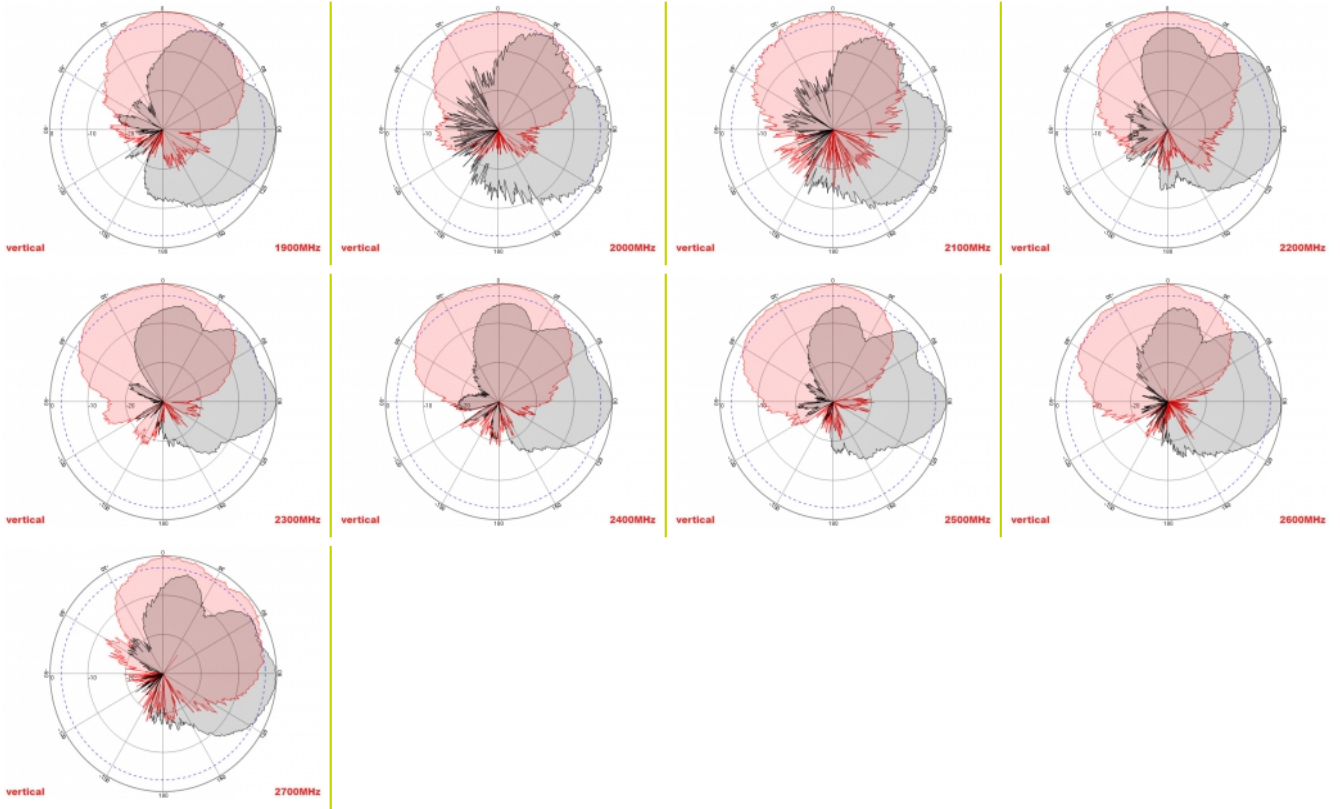

2 x 10 m

Item no. 89891

EAN: 4043619898916

Country of origin: China

Package: Box

Technical details

- Connectors: 2 x SMA plug
- GSM, UMTS, LTE, ZigBee, DECT, Z-Wave, NB-IoT, WLAN, Bluetooth, ISM, LoRa 868 MHz / 915 MHz, MIMO
- Frequency range:
698 - 960 MHz
1710 - 2700 MHz
- Antenna gain: 8 dBi
- Impedance: 50 Ohm
- VSWR: 2.0
- Polarisation: vertical, horizontal
- HBW horizontal beamwidth: 75°
- VBW vertical beamwidth: 65°
- Cable type: RG-58
- Cable length incl. connectors: ca. 10 m
- Operating temperature: -40 °C ~ 65 °C
- Housing material: ABS
- Weight: ca. 0.7 kg

- Dimensions (LxWxH): ca. 23.7 x 22.9 x 5.0 cm
 - Max. Pole diameter: ca. 5.5 cm
-

System requirements

- Device with two free SMA connectors
-

Package content

- Antenna
- Mounting material:
Nut, washer, mounting bracket and pole mounting bracket

Images

General

Mounting type:	pole wall
Suitable for indoor:	yes
Suitable for outdoor:	yes

Technical characteristics

Frequency range:	1710 - 2700 MHz 698 MHz - 960 MHz
Antenna gain:	8 dBi
Beam width horizontal:	75°
Beam width vertical:	65°
Impedance:	50 Ω
Operating temperature:	-40 °C ~ 60 °C
Polarisation:	vertical horizontal
Power handling:	50 W
VSWR:	1.5

Physical characteristics

Antenna type:	directional
Housing material:	ABS
Weight:	0.9 kg
Cable type:	RG-58
Cable attenuation:	0.6 dB @ 1 GHz per meter
Cable colour:	black
Cable length incl. connector:	10 m
Length:	23.7 cm