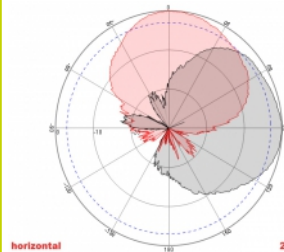

2 x 10 m

Item no. 89891

EAN: 4043619898916

Country of origin: China

Package: Box

Technical details

- Connectors: 2 x SMA plug
- GSM, UMTS, LTE, ZigBee, DECT, Z-Wave, NB-IoT, WLAN, Bluetooth, ISM, LoRa 868 MHz / 915 MHz, MIMO
- Frequency range:
698 - 960 MHz
1710 - 2700 MHz
- Antenna gain: 8 dBi
- Impedance: 50 Ohm
- VSWR: 2.0
- Polarisation: vertical, horizontal
- HBW horizontal beamwidth: 75°
- VBW vertical beamwidth: 65°
- Cable type: RG-58
- Cable length incl. connectors: ca. 10 m
- Operating temperature: -40 °C ~ 65 °C
- Housing material: ABS
- Weight: ca. 0.7 kg

- Dimensions (LxWxH): ca. 23.7 x 22.9 x 5.0 cm
 - Max. Pole diameter: ca. 5.5 cm
-

System requirements

- Device with two free SMA connectors
-

Package content

- Antenna
- Mounting material:
Nut, washer, mounting bracket and pole mounting bracket

Images

General

Mounting type:	pole wall
Suitable for indoor:	yes
Suitable for outdoor:	yes

Technical characteristics

Frequency range:	1710 - 2700 MHz 698 MHz - 960 MHz
Antenna gain:	8 dBi
Beam width horizontal:	75°
Beam width vertical:	65°
Impedance:	50 Ω
Operating temperature:	-40 °C ~ 60 °C
Polarisation:	vertical horizontal
Power handling:	50 W
VSWR:	1.5

Physical characteristics

Antenna type:	directional
Housing material:	ABS
Weight:	0.9 kg
Cable type:	RG-58
Cable attenuation:	0.6 dB @ 1 GHz per meter
Cable colour:	black
Cable length incl. connector:	10 m
Length:	23.7 cm