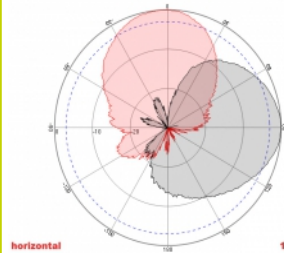

2 x 10 m

Item no. 89891

EAN: 4043619898916

Country of origin: China

Package: Box

Technical details

- Connectors: 2 x SMA plug
- GSM, UMTS, LTE, ZigBee, DECT, Z-Wave, NB-IoT, WLAN, Bluetooth, ISM, LoRa 868 MHz / 915 MHz, MIMO
- Frequency range:
698 - 960 MHz
1710 - 2700 MHz
- Antenna gain: 8 dBi
- Impedance: 50 Ohm
- VSWR: 2.0
- Polarisation: vertical, horizontal
- HBW horizontal beamwidth: 75°
- VBW vertical beamwidth: 65°
- Cable type: RG-58
- Cable length incl. connectors: ca. 10 m
- Operating temperature: -40 °C ~ 65 °C
- Housing material: ABS
- Weight: ca. 0.7 kg

- Dimensions (LxWxH): ca. 23.7 x 22.9 x 5.0 cm
 - Max. Pole diameter: ca. 5.5 cm
-

System requirements

- Device with two free SMA connectors
-

Package content

- Antenna
- Mounting material:
Nut, washer, mounting bracket and pole mounting bracket

Images

General

Mounting type:	pole wall
Suitable for indoor:	yes
Suitable for outdoor:	yes

Technical characteristics

Frequency range:	1710 - 2700 MHz 698 MHz - 960 MHz
Antenna gain:	8 dBi
Beam width horizontal:	75°
Beam width vertical:	65°
Impedance:	50 Ω
Operating temperature:	-40 °C ~ 60 °C
Polarisation:	vertical horizontal
Power handling:	50 W
VSWR:	1.5

Physical characteristics

Antenna type:	directional
Housing material:	ABS
Weight:	0.9 kg
Cable type:	RG-58
Cable attenuation:	0.6 dB @ 1 GHz per meter
Cable colour:	black
Cable length incl. connector:	10 m
Length:	23.7 cm