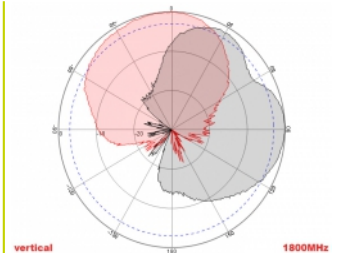

2 x 10 m

Item no. 89891

EAN: 4043619898916

Country of origin: China

Package: Box

Technical details

- Connectors: 2 x SMA plug
- GSM, UMTS, LTE, ZigBee, DECT, Z-Wave, NB-IoT, WLAN, Bluetooth, ISM, LoRa 868 MHz / 915 MHz, MIMO
- Frequency range:
698 - 960 MHz
1710 - 2700 MHz
- Antenna gain: 8 dBi
- Impedance: 50 Ohm
- VSWR: 2.0
- Polarisation: vertical, horizontal
- HBW horizontal beamwidth: 75°
- VBW vertical beamwidth: 65°
- Cable type: RG-58
- Cable length incl. connectors: ca. 10 m
- Operating temperature: -40 °C ~ 65 °C
- Housing material: ABS
- Weight: ca. 0.7 kg

- Dimensions (LxWxH): ca. 23.7 x 22.9 x 5.0 cm
 - Max. Pole diameter: ca. 5.5 cm
-

System requirements

- Device with two free SMA connectors
-

Package content

- Antenna
- Mounting material:
Nut, washer, mounting bracket and pole mounting bracket

Images

General

Mounting type:	pole wall
Suitable for indoor:	yes
Suitable for outdoor:	yes

Technical characteristics

Frequency range:	1710 - 2700 MHz 698 MHz - 960 MHz
Antenna gain:	8 dBi
Beam width horizontal:	75°
Beam width vertical:	65°
Impedance:	50 Ω
Operating temperature:	-40 °C ~ 60 °C
Polarisation:	vertical horizontal
Power handling:	50 W
VSWR:	1.5

Physical characteristics

Antenna type:	directional
Housing material:	ABS
Weight:	0.9 kg
Cable type:	RG-58
Cable attenuation:	0.6 dB @ 1 GHz per meter
Cable colour:	black
Cable length incl. connector:	10 m
Length:	23.7 cm