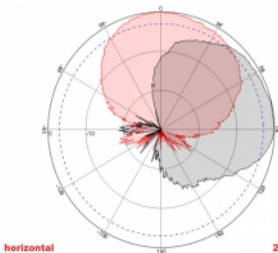

2 x 10 m

Item no. 89891

EAN: 4043619898916

Country of origin: China

Package: Box

Technical details

- Connectors: 2 x SMA plug
- GSM, UMTS, LTE, ZigBee, DECT, Z-Wave, NB-IoT, WLAN, Bluetooth, ISM, LoRa 868 MHz / 915 MHz, MIMO
- Frequency range:
698 - 960 MHz
1710 - 2700 MHz
- Antenna gain: 8 dBi
- Impedance: 50 Ohm
- VSWR: 2.0
- Polarisation: vertical, horizontal
- HBW horizontal beamwidth: 75°
- VBW vertical beamwidth: 65°
- Cable type: RG-58
- Cable length incl. connectors: ca. 10 m
- Operating temperature: -40 °C ~ 65 °C
- Housing material: ABS
- Weight: ca. 0.7 kg

- Dimensions (LxWxH): ca. 23.7 x 22.9 x 5.0 cm
 - Max. Pole diameter: ca. 5.5 cm
-

System requirements

- Device with two free SMA connectors
-

Package content

- Antenna
- Mounting material:
Nut, washer, mounting bracket and pole mounting bracket

Images

General

Mounting type:	pole wall
Suitable for indoor:	yes
Suitable for outdoor:	yes

Technical characteristics

Frequency range:	1710 - 2700 MHz 698 MHz - 960 MHz
Antenna gain:	8 dBi
Beam width horizontal:	75°
Beam width vertical:	65°
Impedance:	50 Ω
Operating temperature:	-40 °C ~ 60 °C
Polarisation:	vertical horizontal
Power handling:	50 W
VSWR:	1.5

Physical characteristics

Antenna type:	directional
Housing material:	ABS
Weight:	0.9 kg
Cable type:	RG-58
Cable attenuation:	0.6 dB @ 1 GHz per meter
Cable colour:	black
Cable length incl. connector:	10 m
Length:	23.7 cm