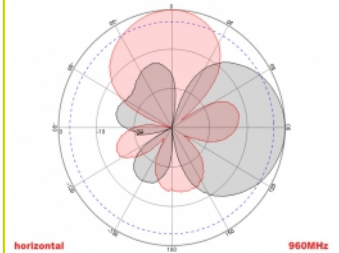

2 x 10 m

Item no. 89891

EAN: 4043619898916

Country of origin: China

Package: Box

Technical details

- Connectors: 2 x SMA plug
- GSM, UMTS, LTE, ZigBee, DECT, Z-Wave, NB-IoT, WLAN, Bluetooth, ISM, LoRa 868 MHz / 915 MHz, MIMO
- Frequency range:
698 - 960 MHz
1710 - 2700 MHz
- Antenna gain: 8 dBi
- Impedance: 50 Ohm
- VSWR: 2.0
- Polarisation: vertical, horizontal
- HBW horizontal beamwidth: 75°
- VBW vertical beamwidth: 65°
- Cable type: RG-58
- Cable length incl. connectors: ca. 10 m
- Operating temperature: -40 °C ~ 65 °C
- Housing material: ABS
- Weight: ca. 0.7 kg

- Dimensions (LxWxH): ca. 23.7 x 22.9 x 5.0 cm
 - Max. Pole diameter: ca. 5.5 cm
-

System requirements

- Device with two free SMA connectors
-

Package content

- Antenna
- Mounting material:
Nut, washer, mounting bracket and pole mounting bracket

Images

General

Mounting type:	pole wall
Suitable for indoor:	yes
Suitable for outdoor:	yes

Technical characteristics

Frequency range:	1710 - 2700 MHz 698 MHz - 960 MHz
Antenna gain:	8 dBi
Beam width horizontal:	75°
Beam width vertical:	65°
Impedance:	50 Ω
Operating temperature:	-40 °C ~ 60 °C
Polarisation:	vertical horizontal
Power handling:	50 W
VSWR:	1.5

Physical characteristics

Antenna type:	directional
Housing material:	ABS
Weight:	0.9 kg
Cable type:	RG-58
Cable attenuation:	0.6 dB @ 1 GHz per meter
Cable colour:	black
Cable length incl. connector:	10 m
Length:	23.7 cm