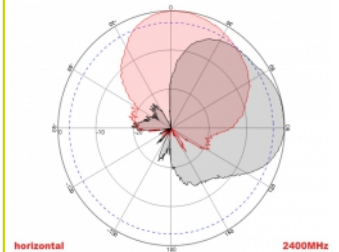

2 x 10 m

Item no. 89891

EAN: 4043619898916

Country of origin: China

Package: Box

Technical details

- Connectors: 2 x SMA plug
- GSM, UMTS, LTE, ZigBee, DECT, Z-Wave, NB-IoT, WLAN, Bluetooth, ISM, LoRa 868 MHz / 915 MHz, MIMO
- Frequency range:
698 - 960 MHz
1710 - 2700 MHz
- Antenna gain: 8 dBi
- Impedance: 50 Ohm
- VSWR: 2.0
- Polarisation: vertical, horizontal
- HBW horizontal beamwidth: 75°
- VBW vertical beamwidth: 65°
- Cable type: RG-58
- Cable length incl. connectors: ca. 10 m
- Operating temperature: -40 °C ~ 65 °C
- Housing material: ABS
- Weight: ca. 0.7 kg

- Dimensions (LxWxH): ca. 23.7 x 22.9 x 5.0 cm
 - Max. Pole diameter: ca. 5.5 cm
-

System requirements

- Device with two free SMA connectors
-

Package content

- Antenna
- Mounting material:
Nut, washer, mounting bracket and pole mounting bracket

Images

General

Mounting type:	pole wall
Suitable for indoor:	yes
Suitable for outdoor:	yes

Technical characteristics

Frequency range:	1710 - 2700 MHz 698 MHz - 960 MHz
Antenna gain:	8 dBi
Beam width horizontal:	75°
Beam width vertical:	65°
Impedance:	50 Ω
Operating temperature:	-40 °C ~ 60 °C
Polarisation:	vertical horizontal
Power handling:	50 W
VSWR:	1.5

Physical characteristics

Antenna type:	directional
Housing material:	ABS
Weight:	0.9 kg
Cable type:	RG-58
Cable attenuation:	0.6 dB @ 1 GHz per meter
Cable colour:	black
Cable length incl. connector:	10 m
Length:	23.7 cm