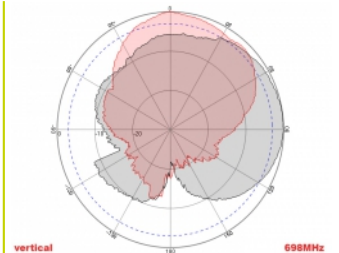

2 x 10 m

Item no. 89891

EAN: 4043619898916

Country of origin: China

Package: Box

Technical details

- Connectors: 2 x SMA plug
- GSM, UMTS, LTE, ZigBee, DECT, Z-Wave, NB-IoT, WLAN, Bluetooth, ISM, LoRa 868 MHz / 915 MHz, MIMO
- Frequency range:
698 - 960 MHz
1710 - 2700 MHz
- Antenna gain: 8 dBi
- Impedance: 50 Ohm
- VSWR: 2.0
- Polarisation: vertical, horizontal
- HBW horizontal beamwidth: 75°
- VBW vertical beamwidth: 65°
- Cable type: RG-58
- Cable length incl. connectors: ca. 10 m
- Operating temperature: -40 °C ~ 65 °C
- Housing material: ABS
- Weight: ca. 0.7 kg

- Dimensions (LxWxH): ca. 23.7 x 22.9 x 5.0 cm
 - Max. Pole diameter: ca. 5.5 cm
-

System requirements

- Device with two free SMA connectors
-

Package content

- Antenna
- Mounting material:
Nut, washer, mounting bracket and pole mounting bracket

Images

General

Mounting type:	pole wall
Suitable for indoor:	yes
Suitable for outdoor:	yes

Technical characteristics

Frequency range:	1710 - 2700 MHz 698 MHz - 960 MHz
Antenna gain:	8 dBi
Beam width horizontal:	75°
Beam width vertical:	65°
Impedance:	50 Ω
Operating temperature:	-40 °C ~ 60 °C
Polarisation:	vertical horizontal
Power handling:	50 W
VSWR:	1.5

Physical characteristics

Antenna type:	directional
Housing material:	ABS
Weight:	0.9 kg
Cable type:	RG-58
Cable attenuation:	0.6 dB @ 1 GHz per meter
Cable colour:	black
Cable length incl. connector:	10 m
Length:	23.7 cm