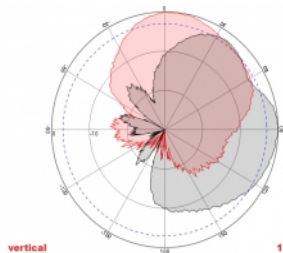

2 x 10 m

Item no. 89891

EAN: 4043619898916

Country of origin: China

Package: Box

Technical details

- Connectors: 2 x SMA plug
- GSM, UMTS, LTE, ZigBee, DECT, Z-Wave, NB-IoT, WLAN, Bluetooth, ISM, LoRa 868 MHz / 915 MHz, MIMO
- Frequency range:
698 - 960 MHz
1710 - 2700 MHz
- Antenna gain: 8 dBi
- Impedance: 50 Ohm
- VSWR: 2.0
- Polarisation: vertical, horizontal
- HBW horizontal beamwidth: 75°
- VBW vertical beamwidth: 65°
- Cable type: RG-58
- Cable length incl. connectors: ca. 10 m
- Operating temperature: -40 °C ~ 65 °C
- Housing material: ABS
- Weight: ca. 0.7 kg

- Dimensions (LxWxH): ca. 23.7 x 22.9 x 5.0 cm
 - Max. Pole diameter: ca. 5.5 cm
-

System requirements

- Device with two free SMA connectors
-

Package content

- Antenna
- Mounting material:
Nut, washer, mounting bracket and pole mounting bracket

Images

General

Mounting type:	pole wall
Suitable for indoor:	yes
Suitable for outdoor:	yes

Technical characteristics

Frequency range:	1710 - 2700 MHz 698 MHz - 960 MHz
Antenna gain:	8 dBi
Beam width horizontal:	75°
Beam width vertical:	65°
Impedance:	50 Ω
Operating temperature:	-40 °C ~ 60 °C
Polarisation:	vertical horizontal
Power handling:	50 W
VSWR:	1.5

Physical characteristics

Antenna type:	directional
Housing material:	ABS
Weight:	0.9 kg
Cable type:	RG-58
Cable attenuation:	0.6 dB @ 1 GHz per meter
Cable colour:	black
Cable length incl. connector:	10 m
Length:	23.7 cm