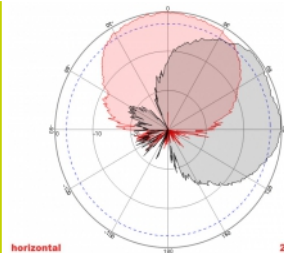

2 x 10 m

Item no. 89891

EAN: 4043619898916

Country of origin: China

Package: Box

Technical details

- Connectors: 2 x SMA plug
- GSM, UMTS, LTE, ZigBee, DECT, Z-Wave, NB-IoT, WLAN, Bluetooth, ISM, LoRa 868 MHz / 915 MHz, MIMO
- Frequency range:
698 - 960 MHz
1710 - 2700 MHz
- Antenna gain: 8 dBi
- Impedance: 50 Ohm
- VSWR: 2.0
- Polarisation: vertical, horizontal
- HBW horizontal beamwidth: 75°
- VBW vertical beamwidth: 65°
- Cable type: RG-58
- Cable length incl. connectors: ca. 10 m
- Operating temperature: -40 °C ~ 65 °C
- Housing material: ABS
- Weight: ca. 0.7 kg

- Dimensions (LxWxH): ca. 23.7 x 22.9 x 5.0 cm
 - Max. Pole diameter: ca. 5.5 cm
-

System requirements

- Device with two free SMA connectors
-

Package content

- Antenna
- Mounting material:
Nut, washer, mounting bracket and pole mounting bracket

Images

General

Mounting type:	pole wall
Suitable for indoor:	yes
Suitable for outdoor:	yes

Technical characteristics

Frequency range:	1710 - 2700 MHz 698 MHz - 960 MHz
Antenna gain:	8 dBi
Beam width horizontal:	75°
Beam width vertical:	65°
Impedance:	50 Ω
Operating temperature:	-40 °C ~ 60 °C
Polarisation:	vertical horizontal
Power handling:	50 W
VSWR:	1.5

Physical characteristics

Antenna type:	directional
Housing material:	ABS
Weight:	0.9 kg
Cable type:	RG-58
Cable attenuation:	0.6 dB @ 1 GHz per meter
Cable colour:	black
Cable length incl. connector:	10 m
Length:	23.7 cm