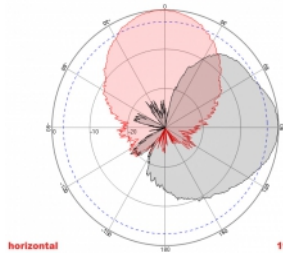

2 x 10 m

Item no. 89891

EAN: 4043619898916

Country of origin: China

Package: Box

Technical details

- Connectors: 2 x SMA plug
- GSM, UMTS, LTE, ZigBee, DECT, Z-Wave, NB-IoT, WLAN, Bluetooth, ISM, LoRa 868 MHz / 915 MHz, MIMO
- Frequency range:
698 - 960 MHz
1710 - 2700 MHz
- Antenna gain: 8 dBi
- Impedance: 50 Ohm
- VSWR: 2.0
- Polarisation: vertical, horizontal
- HBW horizontal beamwidth: 75°
- VBW vertical beamwidth: 65°
- Cable type: RG-58
- Cable length incl. connectors: ca. 10 m
- Operating temperature: -40 °C ~ 65 °C
- Housing material: ABS
- Weight: ca. 0.7 kg

- Dimensions (LxWxH): ca. 23.7 x 22.9 x 5.0 cm
 - Max. Pole diameter: ca. 5.5 cm
-

System requirements

- Device with two free SMA connectors
-

Package content

- Antenna
- Mounting material:
Nut, washer, mounting bracket and pole mounting bracket

Images

General

Mounting type:	pole wall
Suitable for indoor:	yes
Suitable for outdoor:	yes

Technical characteristics

Frequency range:	1710 - 2700 MHz 698 MHz - 960 MHz
Antenna gain:	8 dBi
Beam width horizontal:	75°
Beam width vertical:	65°
Impedance:	50 Ω
Operating temperature:	-40 °C ~ 60 °C
Polarisation:	vertical horizontal
Power handling:	50 W
VSWR:	1.5

Physical characteristics

Antenna type:	directional
Housing material:	ABS
Weight:	0.9 kg
Cable type:	RG-58
Cable attenuation:	0.6 dB @ 1 GHz per meter
Cable colour:	black
Cable length incl. connector:	10 m
Length:	23.7 cm