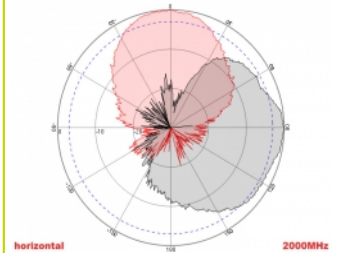

2 x 10 m

Item no. 89891

EAN: 4043619898916

Country of origin: China

Package: Box

Technical details

- Connectors: 2 x SMA plug
- GSM, UMTS, LTE, ZigBee, DECT, Z-Wave, NB-IoT, WLAN, Bluetooth, ISM, LoRa 868 MHz / 915 MHz, MIMO
- Frequency range:
698 - 960 MHz
1710 - 2700 MHz
- Antenna gain: 8 dBi
- Impedance: 50 Ohm
- VSWR: 2.0
- Polarisation: vertical, horizontal
- HBW horizontal beamwidth: 75°
- VBW vertical beamwidth: 65°
- Cable type: RG-58
- Cable length incl. connectors: ca. 10 m
- Operating temperature: -40 °C ~ 65 °C
- Housing material: ABS
- Weight: ca. 0.7 kg

- Dimensions (LxWxH): ca. 23.7 x 22.9 x 5.0 cm
 - Max. Pole diameter: ca. 5.5 cm
-

System requirements

- Device with two free SMA connectors
-

Package content

- Antenna
- Mounting material:
Nut, washer, mounting bracket and pole mounting bracket

Images

General

Mounting type:	pole wall
Suitable for indoor:	yes
Suitable for outdoor:	yes

Technical characteristics

Frequency range:	1710 - 2700 MHz 698 MHz - 960 MHz
Antenna gain:	8 dBi
Beam width horizontal:	75°
Beam width vertical:	65°
Impedance:	50 Ω
Operating temperature:	-40 °C ~ 60 °C
Polarisation:	vertical horizontal
Power handling:	50 W
VSWR:	1.5

Physical characteristics

Antenna type:	directional
Housing material:	ABS
Weight:	0.9 kg
Cable type:	RG-58
Cable attenuation:	0.6 dB @ 1 GHz per meter
Cable colour:	black
Cable length incl. connector:	10 m
Length:	23.7 cm