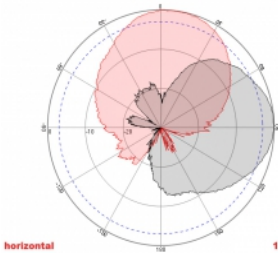

2 x 10 m

Item no. 89891

EAN: 4043619898916

Country of origin: China

Package: Box

Technical details

- Connectors: 2 x SMA plug
- GSM, UMTS, LTE, ZigBee, DECT, Z-Wave, NB-IoT, WLAN, Bluetooth, ISM, LoRa 868 MHz / 915 MHz, MIMO
- Frequency range:
698 - 960 MHz
1710 - 2700 MHz
- Antenna gain: 8 dBi
- Impedance: 50 Ohm
- VSWR: 2.0
- Polarisation: vertical, horizontal
- HBW horizontal beamwidth: 75°
- VBW vertical beamwidth: 65°
- Cable type: RG-58
- Cable length incl. connectors: ca. 10 m
- Operating temperature: -40 °C ~ 65 °C
- Housing material: ABS
- Weight: ca. 0.7 kg

- Dimensions (LxWxH): ca. 23.7 x 22.9 x 5.0 cm
 - Max. Pole diameter: ca. 5.5 cm
-

System requirements

- Device with two free SMA connectors
-

Package content

- Antenna
- Mounting material:
Nut, washer, mounting bracket and pole mounting bracket

Images

General

Mounting type:	pole wall
Suitable for indoor:	yes
Suitable for outdoor:	yes

Technical characteristics

Frequency range:	1710 - 2700 MHz 698 MHz - 960 MHz
Antenna gain:	8 dBi
Beam width horizontal:	75°
Beam width vertical:	65°
Impedance:	50 Ω
Operating temperature:	-40 °C ~ 60 °C
Polarisation:	vertical horizontal
Power handling:	50 W
VSWR:	1.5

Physical characteristics

Antenna type:	directional
Housing material:	ABS
Weight:	0.9 kg
Cable type:	RG-58
Cable attenuation:	0.6 dB @ 1 GHz per meter
Cable colour:	black
Cable length incl. connector:	10 m
Length:	23.7 cm