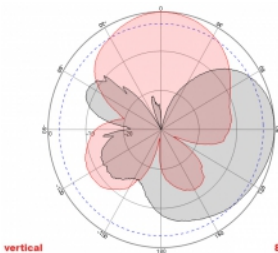

2 x 10 m

Item no. 89891

EAN: 4043619898916

Country of origin: China

Package: Box

Technical details

- Connectors: 2 x SMA plug
- GSM, UMTS, LTE, ZigBee, DECT, Z-Wave, NB-IoT, WLAN, Bluetooth, ISM, LoRa 868 MHz / 915 MHz, MIMO
- Frequency range:
698 - 960 MHz
1710 - 2700 MHz
- Antenna gain: 8 dBi
- Impedance: 50 Ohm
- VSWR: 2.0
- Polarisation: vertical, horizontal
- HBW horizontal beamwidth: 75°
- VBW vertical beamwidth: 65°
- Cable type: RG-58
- Cable length incl. connectors: ca. 10 m
- Operating temperature: -40 °C ~ 65 °C
- Housing material: ABS
- Weight: ca. 0.7 kg

- Dimensions (LxWxH): ca. 23.7 x 22.9 x 5.0 cm
 - Max. Pole diameter: ca. 5.5 cm
-

System requirements

- Device with two free SMA connectors
-

Package content

- Antenna
- Mounting material:
Nut, washer, mounting bracket and pole mounting bracket

Images

General

Mounting type:	pole wall
Suitable for indoor:	yes
Suitable for outdoor:	yes

Technical characteristics

Frequency range:	1710 - 2700 MHz 698 MHz - 960 MHz
Antenna gain:	8 dBi
Beam width horizontal:	75°
Beam width vertical:	65°
Impedance:	50 Ω
Operating temperature:	-40 °C ~ 60 °C
Polarisation:	vertical horizontal
Power handling:	50 W
VSWR:	1.5

Physical characteristics

Antenna type:	directional
Housing material:	ABS
Weight:	0.9 kg
Cable type:	RG-58
Cable attenuation:	0.6 dB @ 1 GHz per meter
Cable colour:	black
Cable length incl. connector:	10 m
Length:	23.7 cm