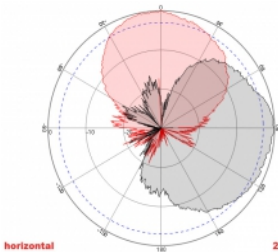

2 x 10 m

Item no. 89891

EAN: 4043619898916

Country of origin: China

Package: Box

Technical details

- Connectors: 2 x SMA plug
- GSM, UMTS, LTE, ZigBee, DECT, Z-Wave, NB-IoT, WLAN, Bluetooth, ISM, LoRa 868 MHz / 915 MHz, MIMO
- Frequency range:
698 - 960 MHz
1710 - 2700 MHz
- Antenna gain: 8 dBi
- Impedance: 50 Ohm
- VSWR: 2.0
- Polarisation: vertical, horizontal
- HBW horizontal beamwidth: 75°
- VBW vertical beamwidth: 65°
- Cable type: RG-58
- Cable length incl. connectors: ca. 10 m
- Operating temperature: -40 °C ~ 65 °C
- Housing material: ABS
- Weight: ca. 0.7 kg

- Dimensions (LxWxH): ca. 23.7 x 22.9 x 5.0 cm
 - Max. Pole diameter: ca. 5.5 cm
-

System requirements

- Device with two free SMA connectors
-

Package content

- Antenna
- Mounting material:
Nut, washer, mounting bracket and pole mounting bracket

Images

General

Mounting type:	pole wall
Suitable for indoor:	yes
Suitable for outdoor:	yes

Technical characteristics

Frequency range:	1710 - 2700 MHz 698 MHz - 960 MHz
Antenna gain:	8 dBi
Beam width horizontal:	75°
Beam width vertical:	65°
Impedance:	50 Ω
Operating temperature:	-40 °C ~ 60 °C
Polarisation:	vertical horizontal
Power handling:	50 W
VSWR:	1.5

Physical characteristics

Antenna type:	directional
Housing material:	ABS
Weight:	0.9 kg
Cable type:	RG-58
Cable attenuation:	0.6 dB @ 1 GHz per meter
Cable colour:	black
Cable length incl. connector:	10 m
Length:	23.7 cm