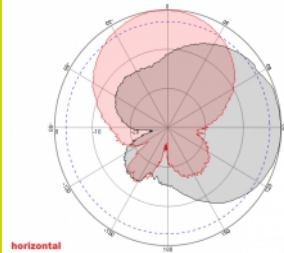

2 x 10 m

Item no. 89891

EAN: 4043619898916

Country of origin: China

Package: Box

Technical details

- Connectors: 2 x SMA plug
- GSM, UMTS, LTE, ZigBee, DECT, Z-Wave, NB-IoT, WLAN, Bluetooth, ISM, LoRa 868 MHz / 915 MHz, MIMO
- Frequency range:
698 - 960 MHz
1710 - 2700 MHz
- Antenna gain: 8 dBi
- Impedance: 50 Ohm
- VSWR: 2.0
- Polarisation: vertical, horizontal
- HBW horizontal beamwidth: 75°
- VBW vertical beamwidth: 65°
- Cable type: RG-58
- Cable length incl. connectors: ca. 10 m
- Operating temperature: -40 °C ~ 65 °C
- Housing material: ABS
- Weight: ca. 0.7 kg

- Dimensions (LxWxH): ca. 23.7 x 22.9 x 5.0 cm
 - Max. Pole diameter: ca. 5.5 cm
-

System requirements

- Device with two free SMA connectors
-

Package content

- Antenna
- Mounting material:
Nut, washer, mounting bracket and pole mounting bracket

Images

General

Mounting type:	pole wall
Suitable for indoor:	yes
Suitable for outdoor:	yes

Technical characteristics

Frequency range:	1710 - 2700 MHz 698 MHz - 960 MHz
Antenna gain:	8 dBi
Beam width horizontal:	75°
Beam width vertical:	65°
Impedance:	50 Ω
Operating temperature:	-40 °C ~ 60 °C
Polarisation:	vertical horizontal
Power handling:	50 W
VSWR:	1.5

Physical characteristics

Antenna type:	directional
Housing material:	ABS
Weight:	0.9 kg
Cable type:	RG-58
Cable attenuation:	0.6 dB @ 1 GHz per meter
Cable colour:	black
Cable length incl. connector:	10 m
Length:	23.7 cm