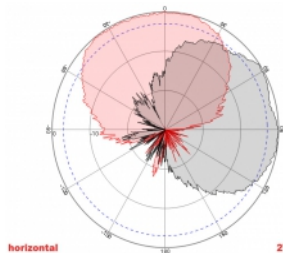

2 x 10 m

Item no. 89891

EAN: 4043619898916

Country of origin: China

Package: Box

Technical details

- Connectors: 2 x SMA plug
- GSM, UMTS, LTE, ZigBee, DECT, Z-Wave, NB-IoT, WLAN, Bluetooth, ISM, LoRa 868 MHz / 915 MHz, MIMO
- Frequency range:
698 - 960 MHz
1710 - 2700 MHz
- Antenna gain: 8 dBi
- Impedance: 50 Ohm
- VSWR: 2.0
- Polarisation: vertical, horizontal
- HBW horizontal beamwidth: 75°
- VBW vertical beamwidth: 65°
- Cable type: RG-58
- Cable length incl. connectors: ca. 10 m
- Operating temperature: -40 °C ~ 65 °C
- Housing material: ABS
- Weight: ca. 0.7 kg

- Dimensions (LxWxH): ca. 23.7 x 22.9 x 5.0 cm
 - Max. Pole diameter: ca. 5.5 cm
-

System requirements

- Device with two free SMA connectors
-

Package content

- Antenna
- Mounting material:
Nut, washer, mounting bracket and pole mounting bracket

Images

General

Mounting type:	pole wall
Suitable for indoor:	yes
Suitable for outdoor:	yes

Technical characteristics

Frequency range:	1710 - 2700 MHz 698 MHz - 960 MHz
Antenna gain:	8 dBi
Beam width horizontal:	75°
Beam width vertical:	65°
Impedance:	50 Ω
Operating temperature:	-40 °C ~ 60 °C
Polarisation:	vertical horizontal
Power handling:	50 W
VSWR:	1.5

Physical characteristics

Antenna type:	directional
Housing material:	ABS
Weight:	0.9 kg
Cable type:	RG-58
Cable attenuation:	0.6 dB @ 1 GHz per meter
Cable colour:	black
Cable length incl. connector:	10 m
Length:	23.7 cm