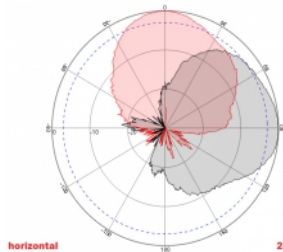

2 x 10 m

Item no. 89891

EAN: 4043619898916

Country of origin: China

Package: Box

Technical details

- Connectors: 2 x SMA plug
- GSM, UMTS, LTE, ZigBee, DECT, Z-Wave, NB-IoT, WLAN, Bluetooth, ISM, LoRa 868 MHz / 915 MHz, MIMO
- Frequency range:
698 - 960 MHz
1710 - 2700 MHz
- Antenna gain: 8 dBi
- Impedance: 50 Ohm
- VSWR: 2.0
- Polarisation: vertical, horizontal
- HBW horizontal beamwidth: 75°
- VBW vertical beamwidth: 65°
- Cable type: RG-58
- Cable length incl. connectors: ca. 10 m
- Operating temperature: -40 °C ~ 65 °C
- Housing material: ABS
- Weight: ca. 0.7 kg

- Dimensions (LxWxH): ca. 23.7 x 22.9 x 5.0 cm
 - Max. Pole diameter: ca. 5.5 cm
-

System requirements

- Device with two free SMA connectors
-

Package content

- Antenna
- Mounting material:
Nut, washer, mounting bracket and pole mounting bracket

Images

General

Mounting type:	pole wall
Suitable for indoor:	yes
Suitable for outdoor:	yes

Technical characteristics

Frequency range:	1710 - 2700 MHz 698 MHz - 960 MHz
Antenna gain:	8 dBi
Beam width horizontal:	75°
Beam width vertical:	65°
Impedance:	50 Ω
Operating temperature:	-40 °C ~ 60 °C
Polarisation:	vertical horizontal
Power handling:	50 W
VSWR:	1.5

Physical characteristics

Antenna type:	directional
Housing material:	ABS
Weight:	0.9 kg
Cable type:	RG-58
Cable attenuation:	0.6 dB @ 1 GHz per meter
Cable colour:	black
Cable length incl. connector:	10 m
Length:	23.7 cm